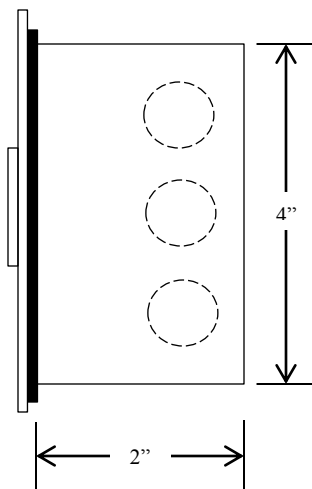

HBFX

KEYED CONTROL

- EXTERIOR FLUSH MOUNT
- TWO POSITION (OPEN-CLOSE)
- CENTER RETURN
- SINGLE GANG BACK BOX
- STAINLESS STEEL FACEPLATE
- CYLINDER: MORTISE TYPE (5 PIN)
1-1/8" DIAMETER X 1" LENGTH
- KEYSWITCH: 15 amp @ 125/250VAC

AVAILABLE WITH BEST CORE CYLINDER OR EQUIVALENT, SLF TYPE LARGE FORMAT EQUIVALENT, CC (CHANGEABLE CYLINDER) VERSION

DIMENSIONS

WIRING

230 Route 206, Suite 206
Flanders, NJ 07836
(800) 942-6682 * (973) 584-6682 Fax
info@mmtcinc.com