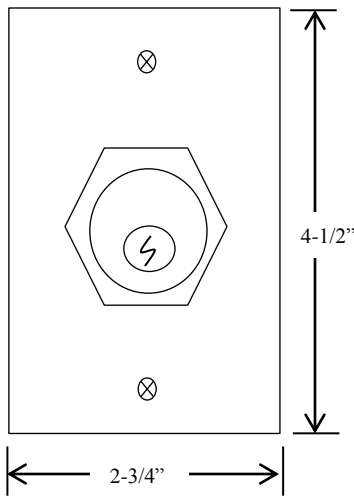

HBFX

KEYED CONTROL

- EXTERIOR FLUSH MOUNT
- TWO POSITION (OPEN-CLOSE)
- CENTER RETURN
- SINGLE GANG BACK BOX
- STAINLESS STEEL FACEPLATE
- CYLINDER: MORTISE TYPE (5 PIN)
1-1/8" DIAMETER X 1" LENGTH
- KEYSWITCH: 15 amp @ 125/250VAC

AVAILABLE WITH BEST CORE CYLINDER OR EQUIVALENT, SLF TYPE LARGE FORMAT EQUIVALENT, CC (CHANGEABLE CYLINDER) VERSION

DIMENSIONS

WIRING

230 Route 206, Suite 206
Flanders, NJ 07836
(800) 942-6682 * (973) 584-6682 Fax
info@mmtcinc.com